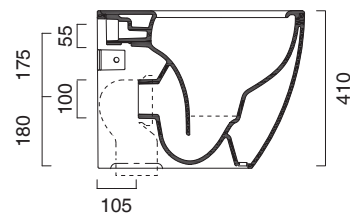

É sconsigliato l'abbinamento con cassetta alta, sottofinestra e flussometro.
Not suitable for high level, low level cistern and flush valve.

Per elevate prestazioni di scarico settare la cassetta a 6 litri.
For high flushing performance, please set the cistern to 6 liters per flush.

Tutti i diritti sulla presente scheda appartengono a Ceramica Catalano S.p.A. in via esclusiva. È vietata la copia, la pubblicazione, la distribuzione o la riproduzione (anche parziale), se non autorizzata per iscritto.
All rights in the present form belong exclusively to Ceramica Catalano S.p.A. It is strictly forbidden to copy, publish, distribute or reproduce it (including any partial reproduction), without prior written permission.