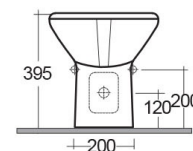

SCHEDA TECNICA

Suite:	RAK-ORIENT
Tipo:	Da terra
Dimensioni:	375 x 560 mm
Weight:	18 Kg
Colore:	bianco alpino

Code	Nome
ORBI00001	ORIENT BIDET BACK OPEN 56CM

Dimensions: All dimensions in mm. Tolerance of vitreous china & fireclay items: $\pm 5\%$ for below 200mm and $\pm 3\%$ for above 200mm; for all other items tolerance $\pm 1\%$. Note: Due to a continuing development program to improve design and performance, the manufacturer reserves all rights to vary specifications without prior information. Please note accessories are for photographic use only.