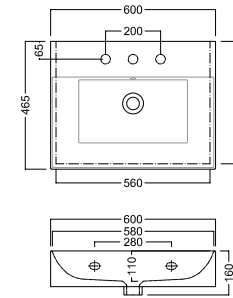

# BAHIA 13

600x465

Lavabo sospeso a muro.  
Installabile in appoggio su piano o su base mobile.  
Integrabile con accessori e sifone estetico.

Wall-hung washbasin.  
Surface-mounted washbasin.  
Can also be mounted on a custom made furniture.  
Can be combined with accessories and aesthetic drain trap.

## INSTALLAZIONE INSTALLATION

Sospeso  
Wall hung

In appoggio  
Surface-mounted

Su mobile BAHIA 13  
On a BAHIA 13 furniture

## DISEGNO TECNICO TECHNICAL DESIGN