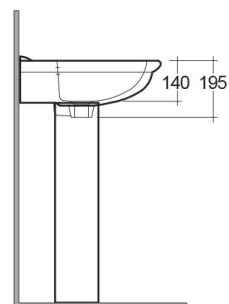

RAK-KARLA

Lavabo | Colonna

RAK
CERAMICS

SCHEDA TECNICA

Suite:	RAK-KARLA
Tipo:	Colonna
Dimensioni:	600 x 485 mm
Peso:	26 Kg
Colore:	bianco alpino
Forma:	Ovale
Overflow hole:	sì

Codice	Nome
KAPD00001	KARLA PEDESTAL
KAWB00004	KARLA WASH BASIN 60CM

Dimensions: All dimensions in mm. Tolerance of vitreous china & fireclay items: $\pm 5\%$ for below 200mm and $\pm 3\%$ for above 200mm; for all other items tolerance $\pm 1\%$. Note: Due to a continuing development program to improve design and performance, the manufacturer reserves all rights to vary specifications without prior information. Please note accessories are for photographic use only.