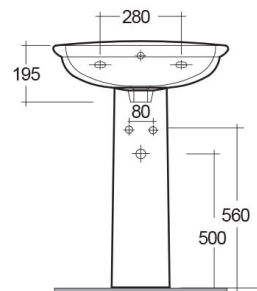

RAK-KARLA

Lavabo | Colonna

RAK
CERAMICS

SCHEDA TECNICA

Suite:	RAK-KARLA
Tipo:	Colonna
Dimensioni:	600 x 485 mm
Peso:	26 Kg
Colore:	bianco alpino
Forma:	Ovale
Overflow hole:	sì

Codice	Nome
KAPD00001	KARLA PEDESTAL
KAWB00004	KARLA WASH BASIN 60CM

Dimensions: All dimensions in mm. Tolerance of vitreous china & fireclay items: $\pm 5\%$ for below 200mm and $\pm 3\%$ for above 200mm; for all other items tolerance $\pm 1\%$. Note: Due to a continuing development program to improve design and performance, the manufacturer reserves all rights to vary specifications without prior information. Please note accessories are for photographic use only.