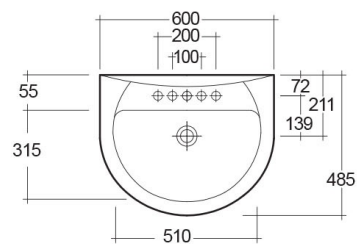

RAK-KARLA

Lavabo | Colonna

RAK
CERAMICS

SCHEDA TECNICA

Suite:	RAK-KARLA
Tipo:	Colonna
Dimensioni:	600 x 485 mm
Peso:	26 Kg
Colore:	bianco alpino
Forma:	Ovale
Overflow hole:	sì

Codice	Nome
KAPD00001	KARLA PEDESTAL
KAWB00004	KARLA WASH BASIN 60CM

Dimensions: All dimensions in mm. Tolerance of vitreous china & fireclay items: $\pm 5\%$ for below 200mm and $\pm 3\%$ for above 200mm; for all other items tolerance $\pm 1\%$. Note: Due to a continuing development program to improve design and performance, the manufacturer reserves all rights to vary specifications without prior information. Please note accessories are for photographic use only.